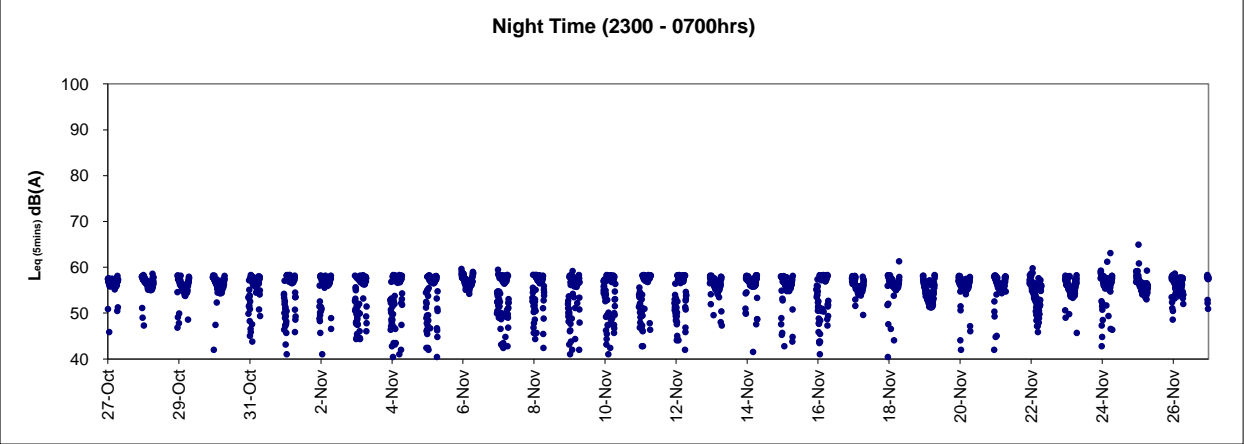

Graphic Presentation of Real Time Noise Monitoring Result (RTN2a- Hong Kong Electric Centre)