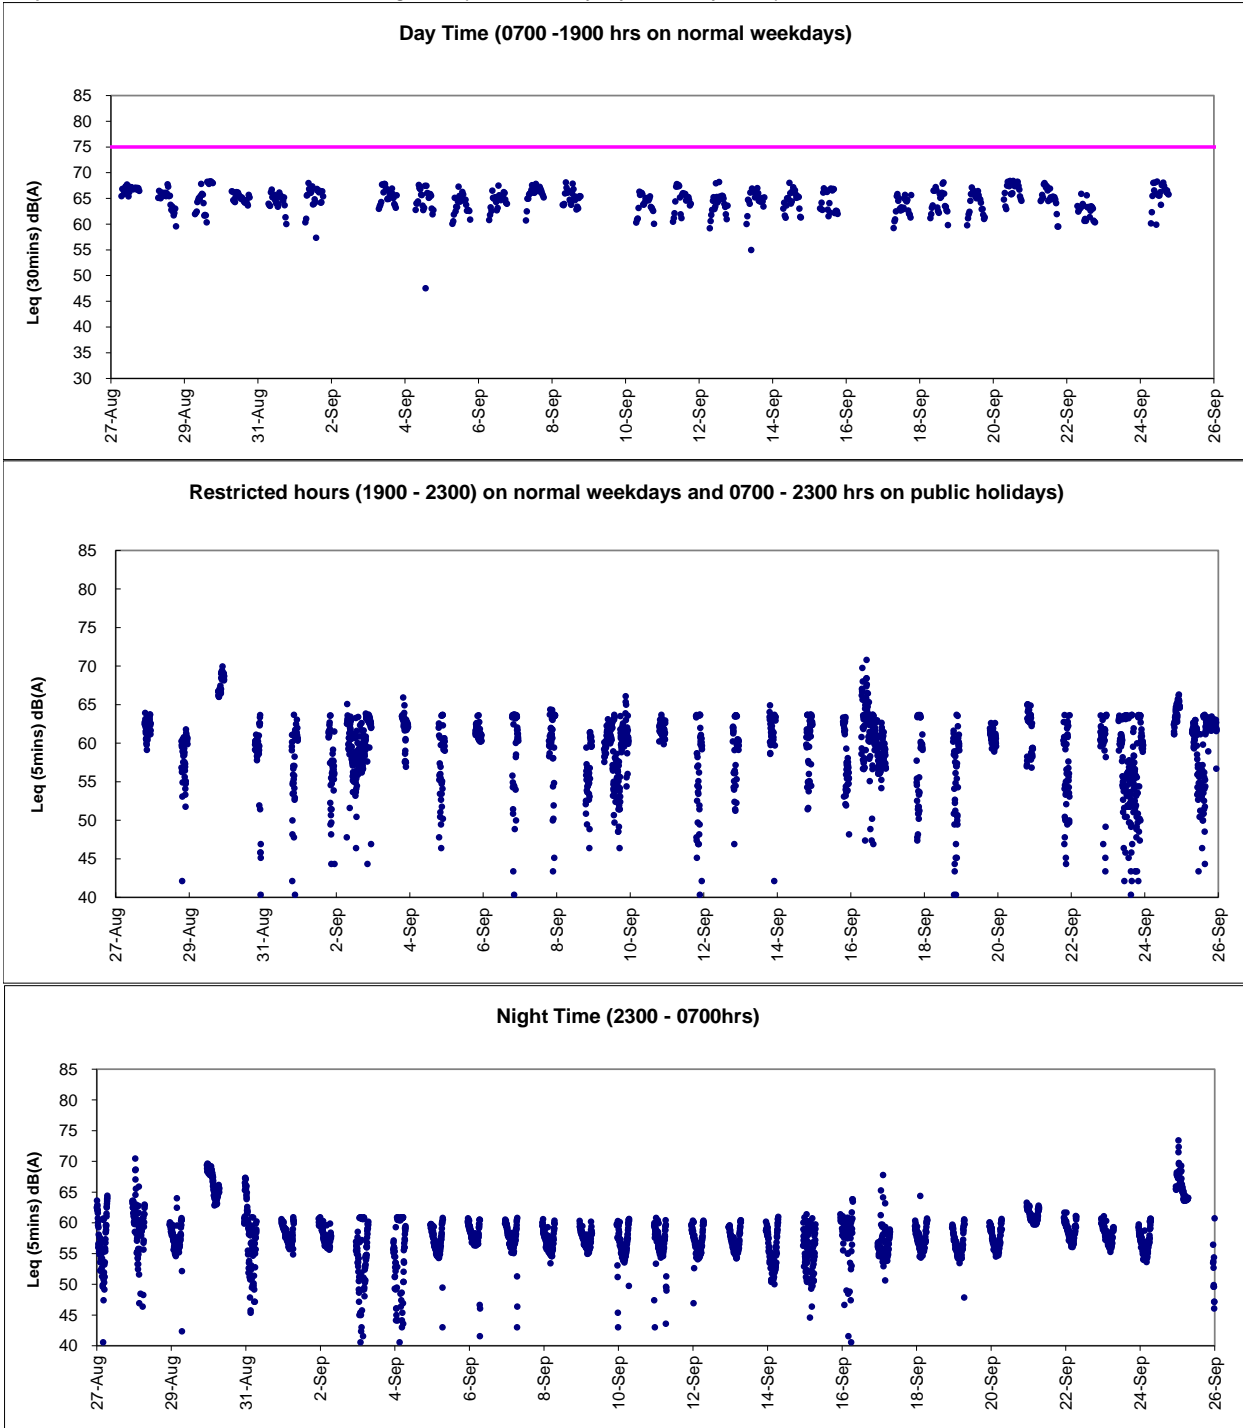

Graphic Presentation of Real Time Noise Monitoring Result (RTN1-Food and Environmental Hygiene Department Depot)

Graphic Presentation of Real Time Noise Monitoring Result (RTN2a- Hong Kong Electric Centre)

Graphic Presentation of Real Time Noise Monitoring Result (RTN2a- Hong Kong Electric Centre)

Graphic Presentation of Real Time Noise Monitoring Result (RTN2a- Hong Kong Electric Centre)

Graphic Presentation of Real Time Noise Monitoring Result (RTN3-Yu Lee Mo Fan Memorial School)

Graphic Presentation of Real Time Noise Monitoring Result (RTN3-Yu Lee Mo Fan Memorial School)

Graphic Presentation of Real Time Noise Monitoring Result (RTN3-Yu Lee Mo Fan Memorial School)

Graphic Presentation of Real Time Noise Monitoring Result (RTN4-Causeway Bay Community Centre)

Graphic Presentation of Real Time Noise Monitoring Result (RTN4-Causeway Bay Community Centre)

Graphic Presentation of Real Time Noise Monitoring Result (RTN4-Causeway Bay Community Centre)