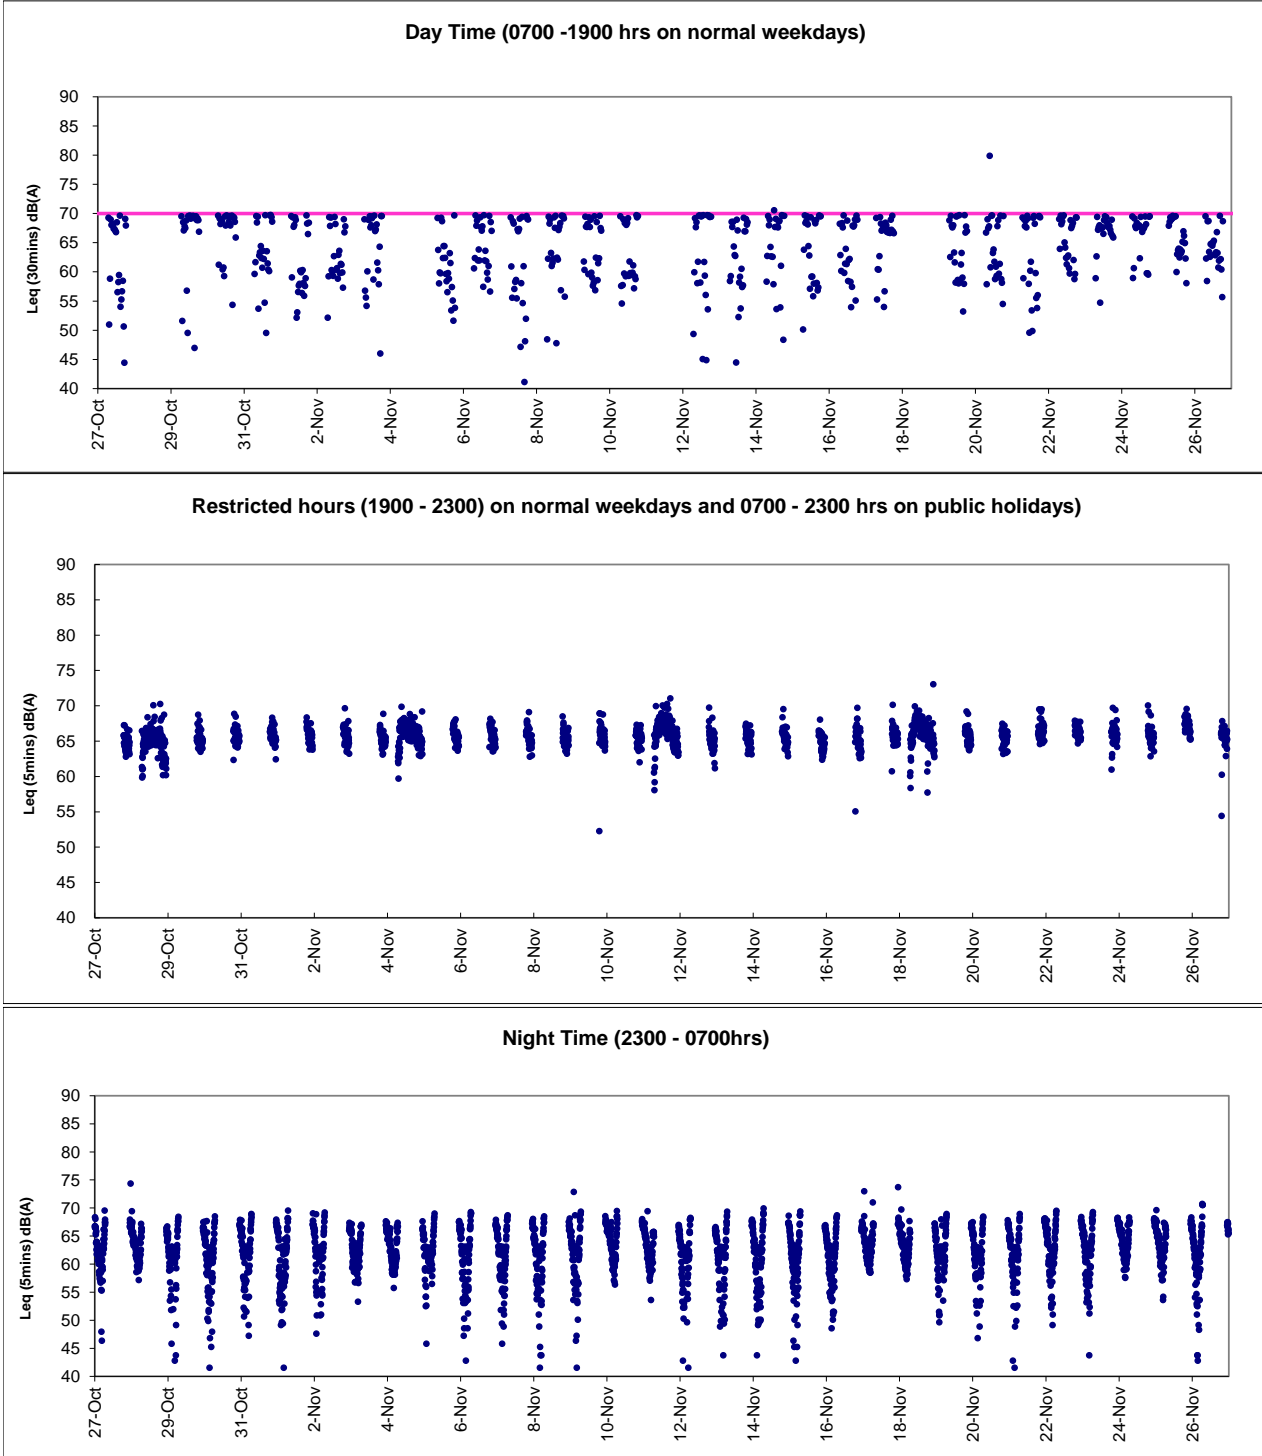

Graphic Presentation of Real Time Noise Monitoring Result (RTN3-Yu Lee Mo Fan Memorial School)