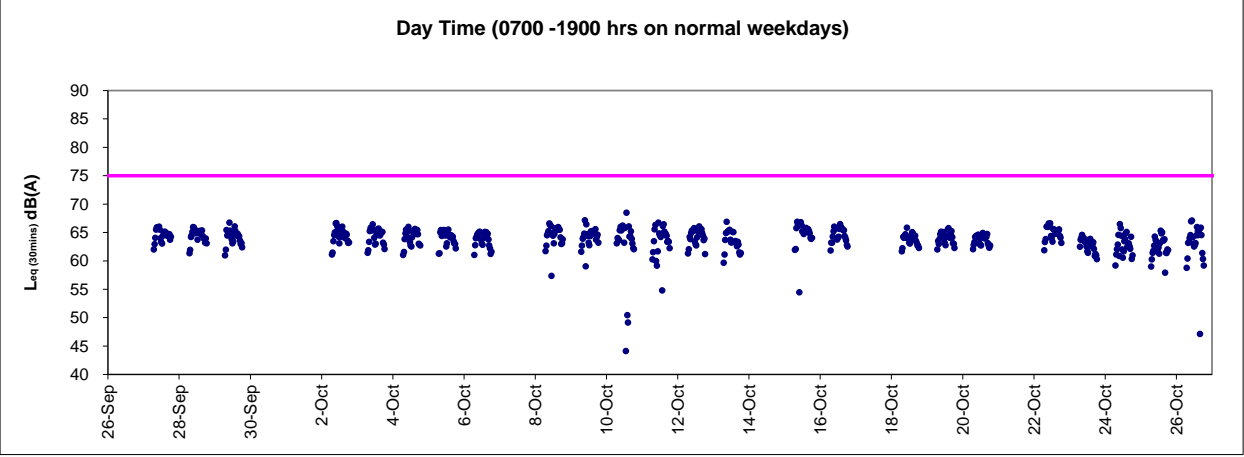

Graphic Presentation of Real Time Noise Monitoring Result (RTN2a- Hong Kong Electric Centre)