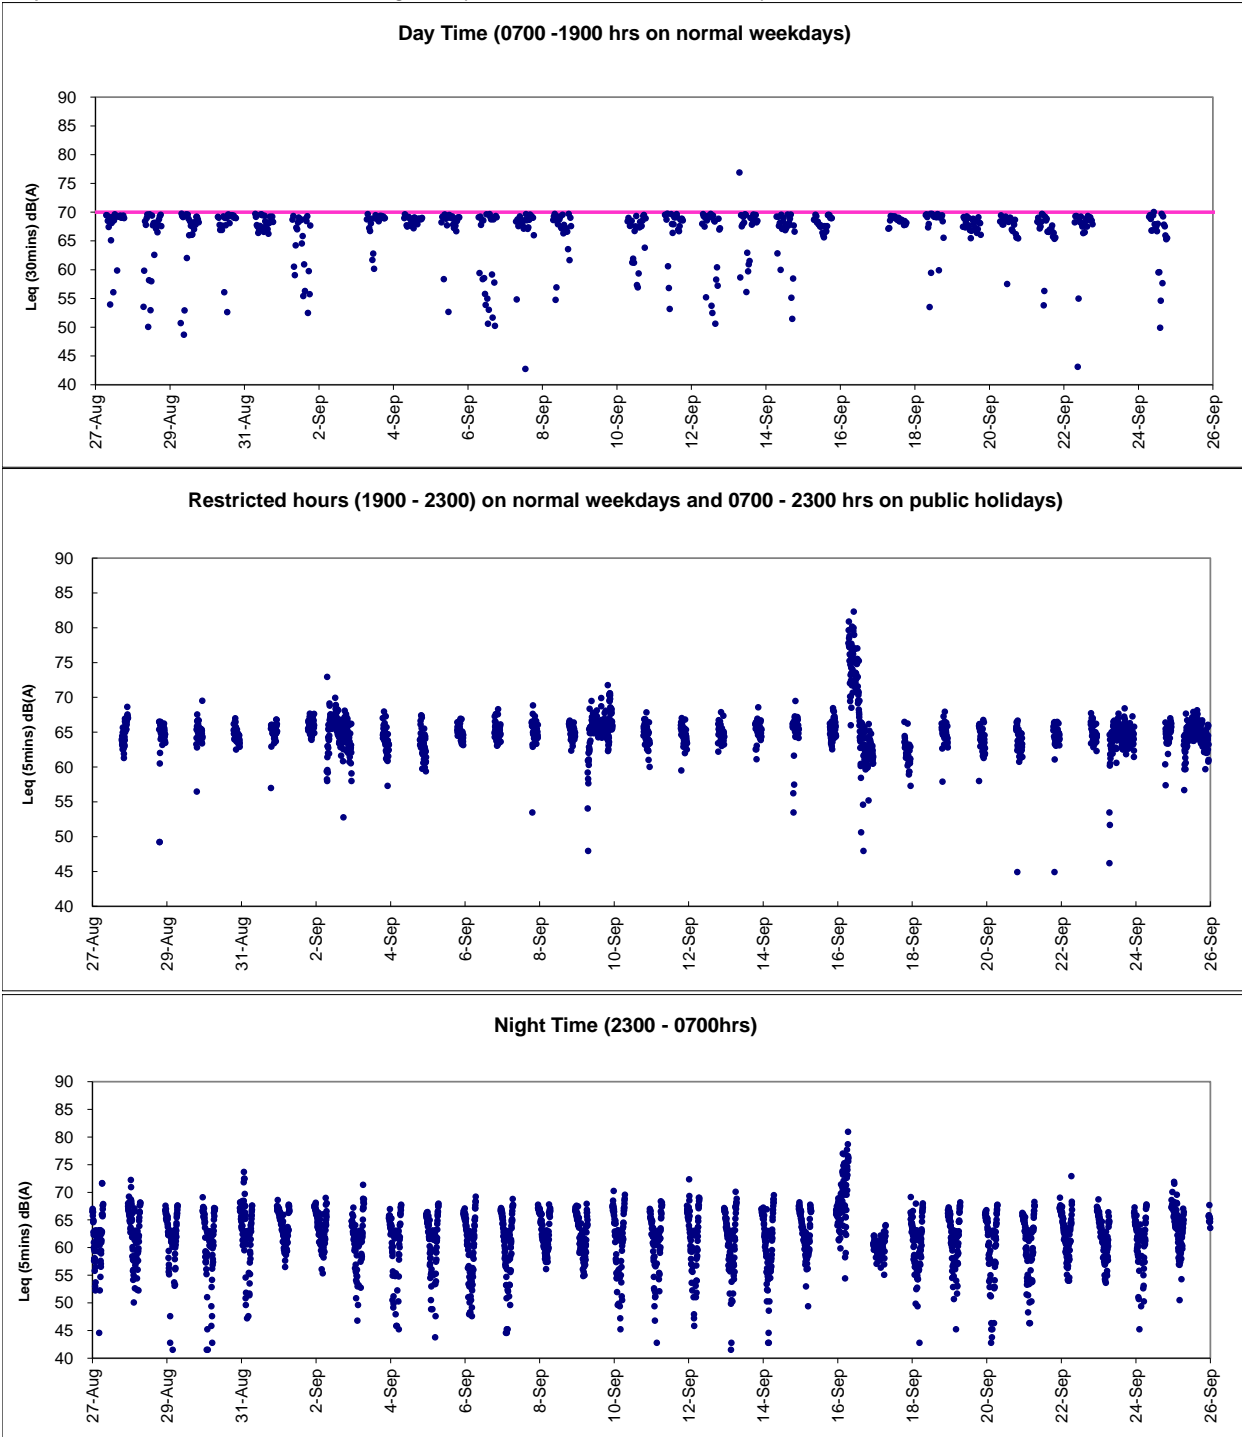

Graphic Presentation of Real Time Noise Monitoring Result (RTN1-Food and Environmental Hygiene Department Depot)

Graphic Presentation of Real Time Noise Monitoring Result (RTN1-Food and Environmental Hygiene Department Depot)

Graphic Presentation of Real Time Noise Monitoring Result (RTN1-Food and Environmental Hygiene Department Depot)

Graphic Presentation of Real Time Noise Monitoring Result (RTN2a- Hong Kong Electric Centre)

Graphic Presentation of Real Time Noise Monitoring Result (RTN2a- Hong Kong Electric Centre)

Graphic Presentation of Real Time Noise Monitoring Result (RTN2a- Hong Kong Electric Centre)

Graphic Presentation of Real Time Noise Monitoring Result (RTN3-Yu Lee Mo Fan Memorial School)