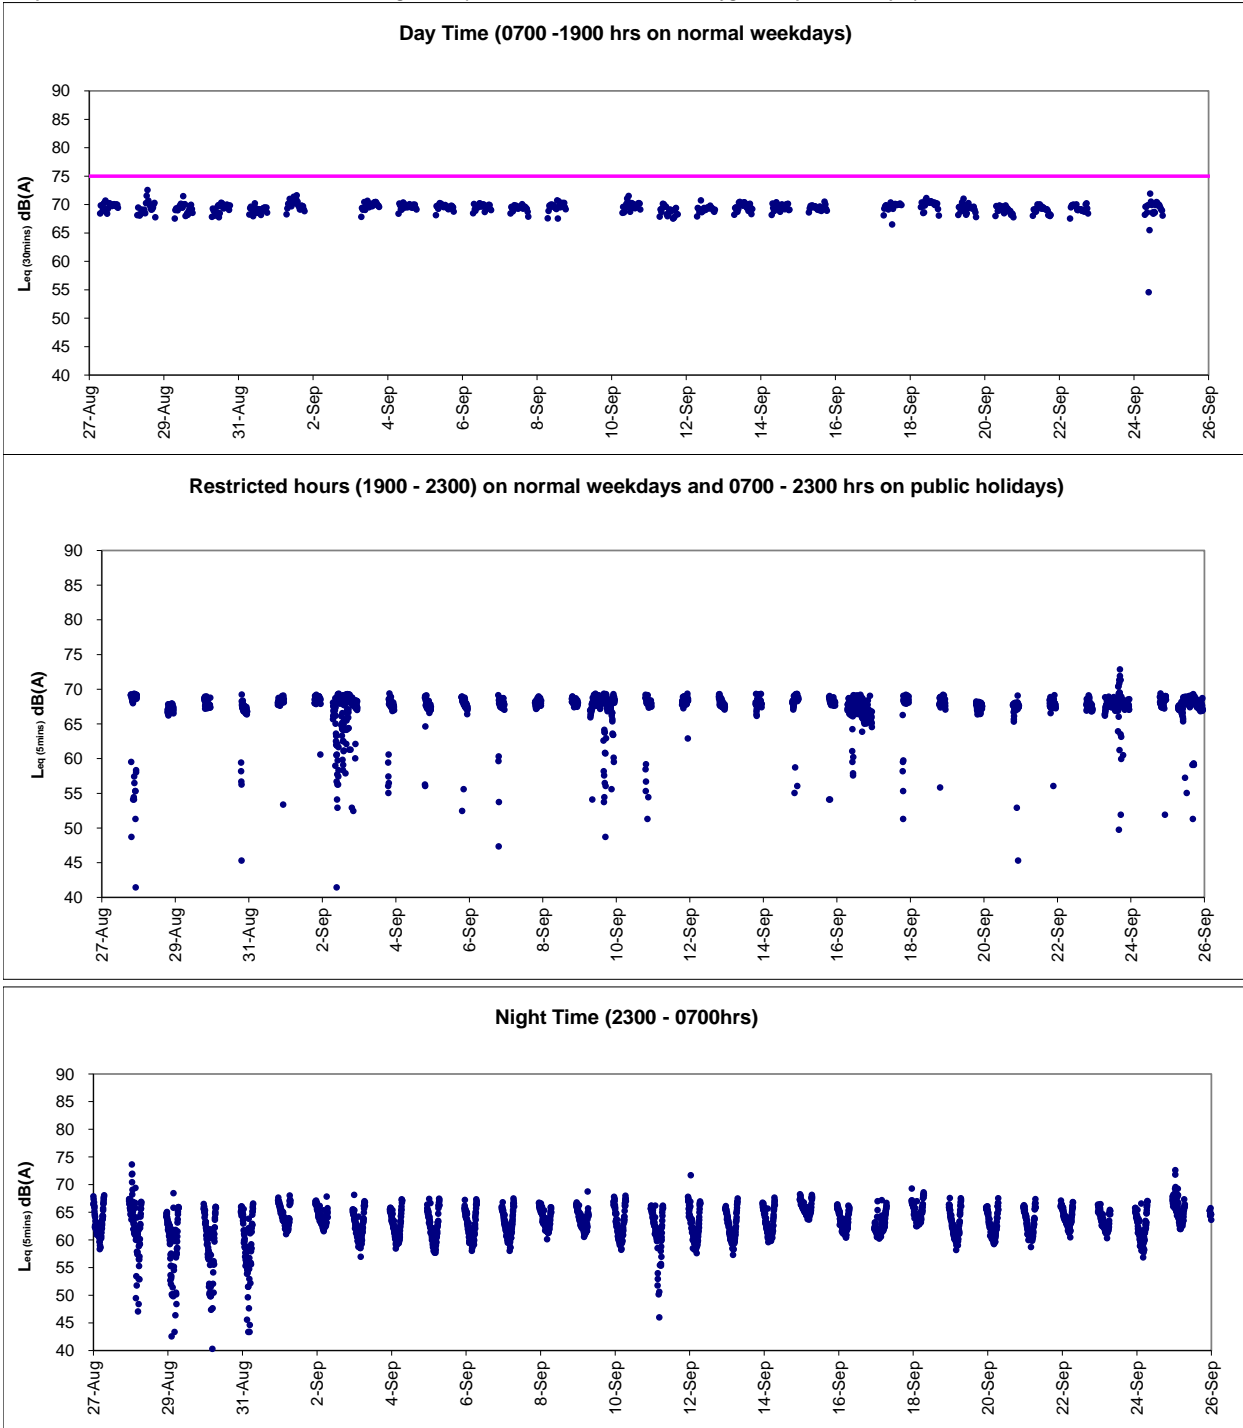

Graphic Presentation of Real Time Noise Monitoring Result (RTN1-Food and Environmental Hygiene Department Depot)

Graphic Presentation of Real Time Noise Monitoring Result (RTN1-Food and Environmental Hygiene Department Depot)

Graphic Presentation of Real Time Noise Monitoring Result (RTN1-Food and Environmental Hygiene Department Depot)

Graphic Presentation of Real Time Noise Monitoring Result (RTN2a- Hong Kong Electric Centre)

Graphic Presentation of Real Time Noise Monitoring Result (RTN2a- Hong Kong Electric Centre)

Graphic Presentation of Real Time Noise Monitoring Result (RTN2a- Hong Kong Electric Centre)

Graphic Presentation of Real Time Noise Monitoring Result (RTN3-Yu Lee Mo Fan Memorial School)