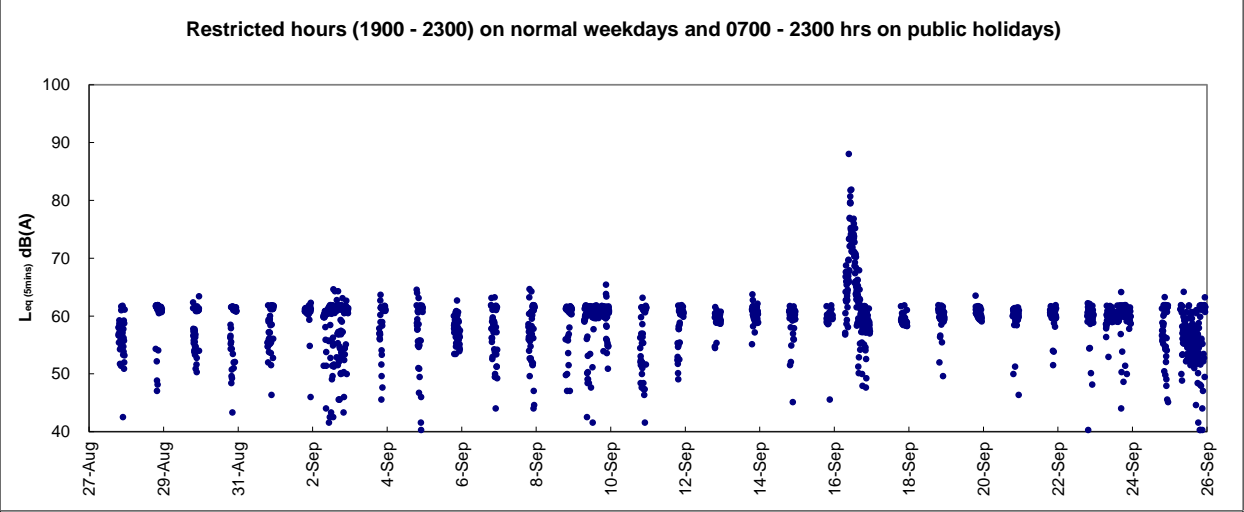

Graphic Presentation of Real Time Noise Monitoring Result (RTN1-Food and Environmental Hygiene Department Depot)

Graphic Presentation of Real Time Noise Monitoring Result (RTN1-Food and Environmental Hygiene Department Depot)

Graphic Presentation of Real Time Noise Monitoring Result (RTN1-Food and Environmental Hygiene Department Depot)

Graphic Presentation of Real Time Noise Monitoring Result (RTN2a- Hong Kong Electric Centre)