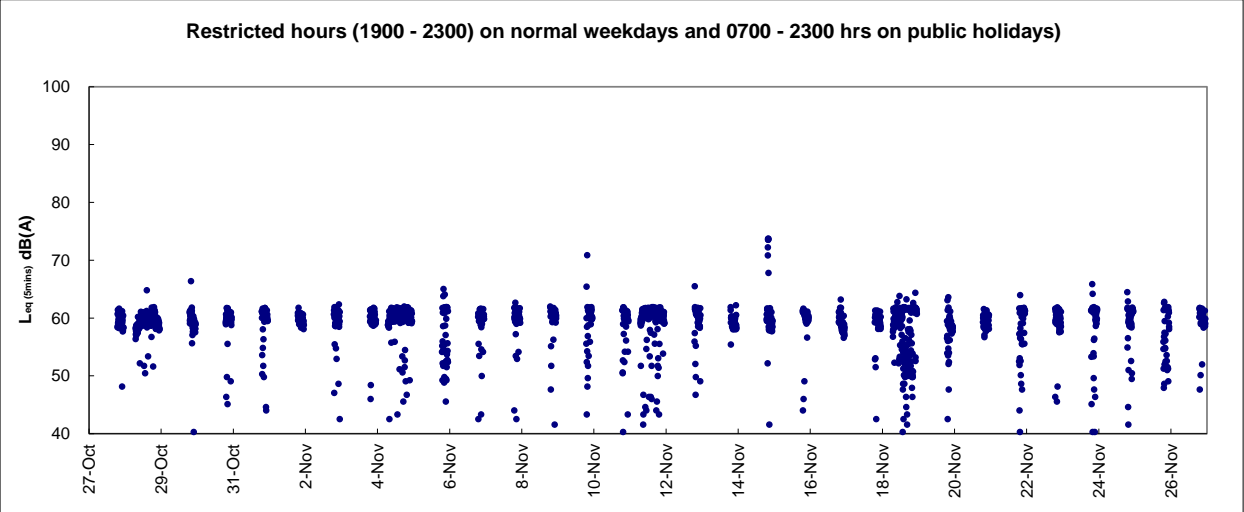

Graphic Presentation of Real Time Noise Monitoring Result (RTN2a- Hong Kong Electric Centre)