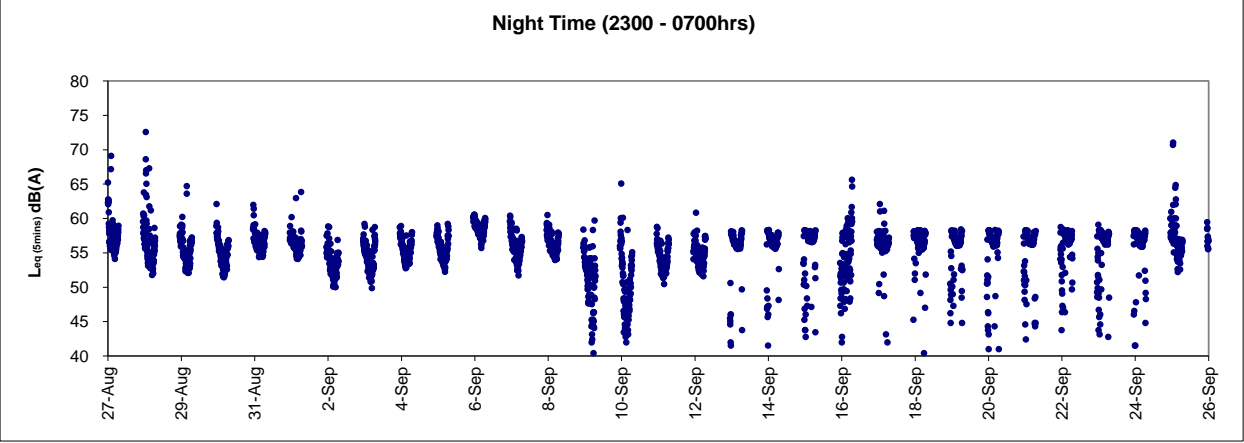

Graphic Presentation of Real Time Noise Monitoring Result (RTN2a- Hong Kong Electric Centre)