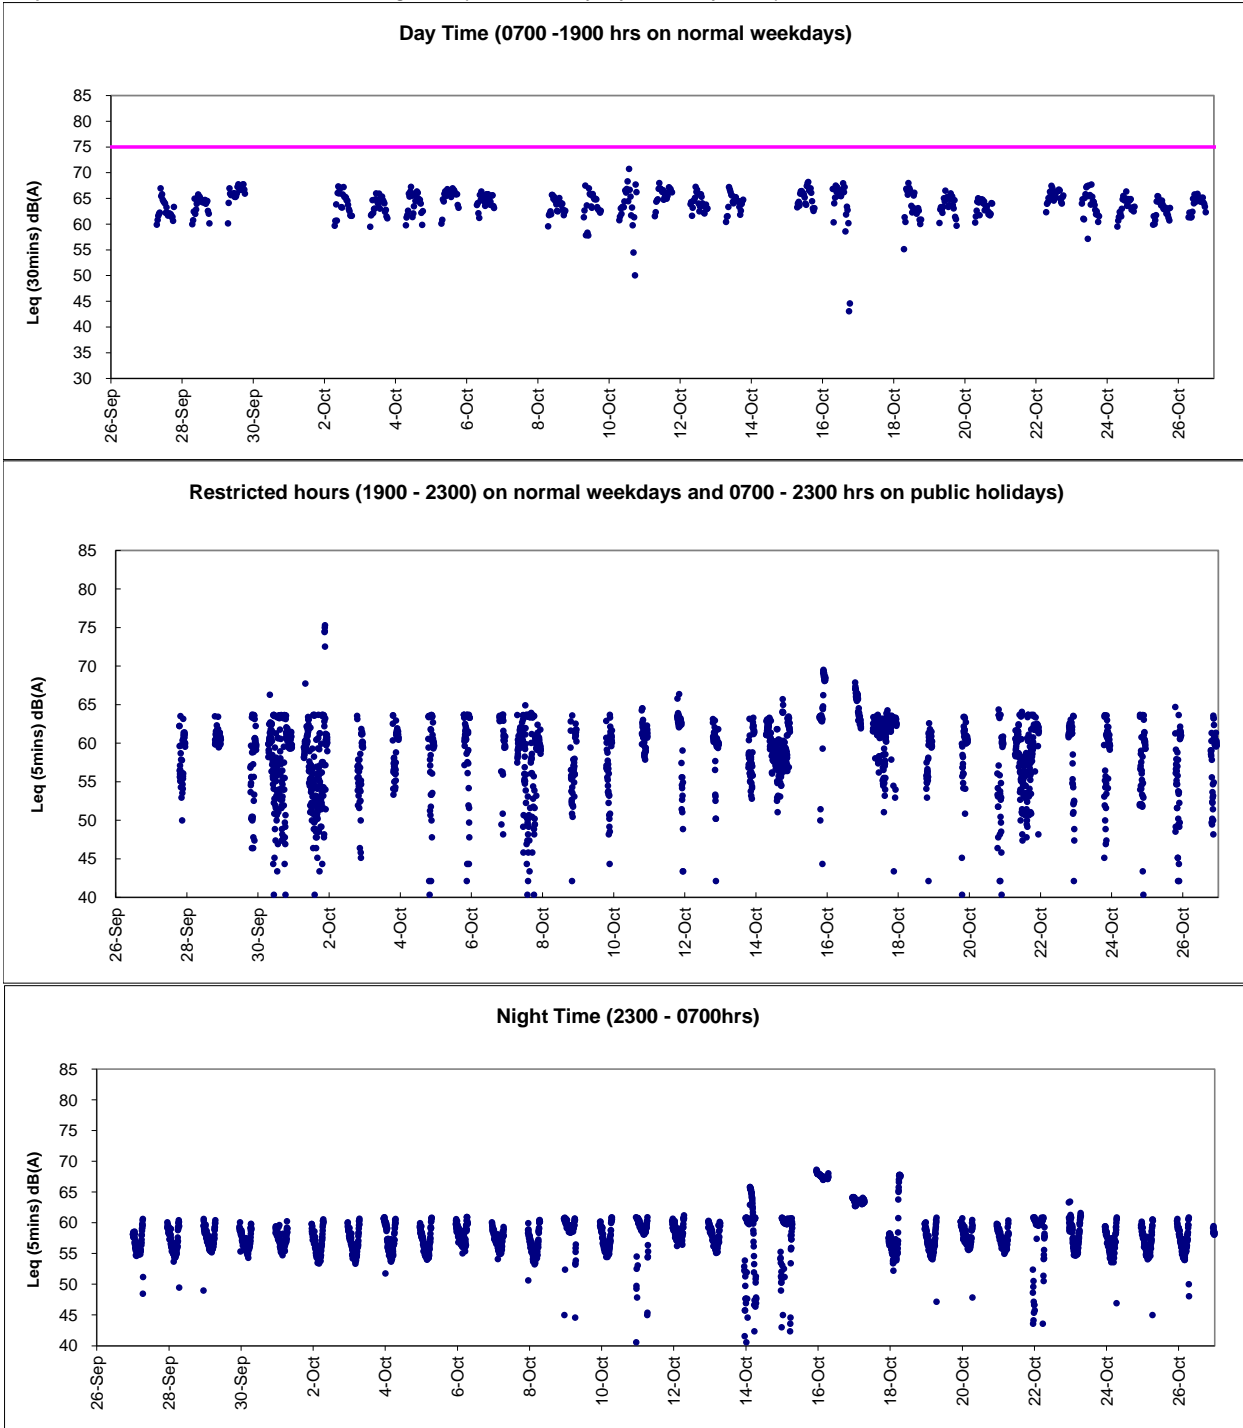

Graphic Presentation of Real Time Noise Monitoring Result (RTN1-Food and Environmental Hygiene Department Depot)

Graphic Presentation of Real Time Noise Monitoring Result (RTN2a- Hong Kong Electric Centre)

Graphic Presentation of Real Time Noise Monitoring Result (RTN2a- Hong Kong Electric Centre)

Graphic Presentation of Real Time Noise Monitoring Result (RTN2a- Hong Kong Electric Centre)

Graphic Presentation of Real Time Noise Monitoring Result (RTN3-Yu Lee Mo Fan Memorial School)

Graphic Presentation of Real Time Noise Monitoring Result (RTN3-Yu Lee Mo Fan Memorial School)

Graphic Presentation of Real Time Noise Monitoring Result (RTN3-Yu Lee Mo Fan Memorial School)

Graphic Presentation of Real Time Noise Monitoring Result (RTN4-Causeway Bay Community Centre)

Graphic Presentation of Real Time Noise Monitoring Result (RTN4-Causeway Bay Community Centre)

Graphic Presentation of Real Time Noise Monitoring Result (RTN4-Causeway Bay Community Centre)