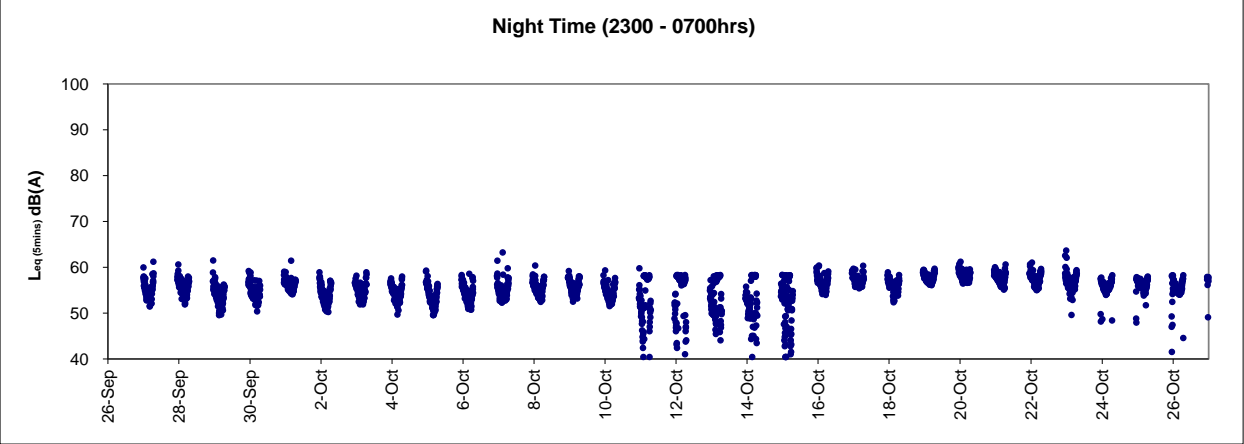

Graphic Presentation of Real Time Noise Monitoring Result (RTN2a- Hong Kong Electric Centre)