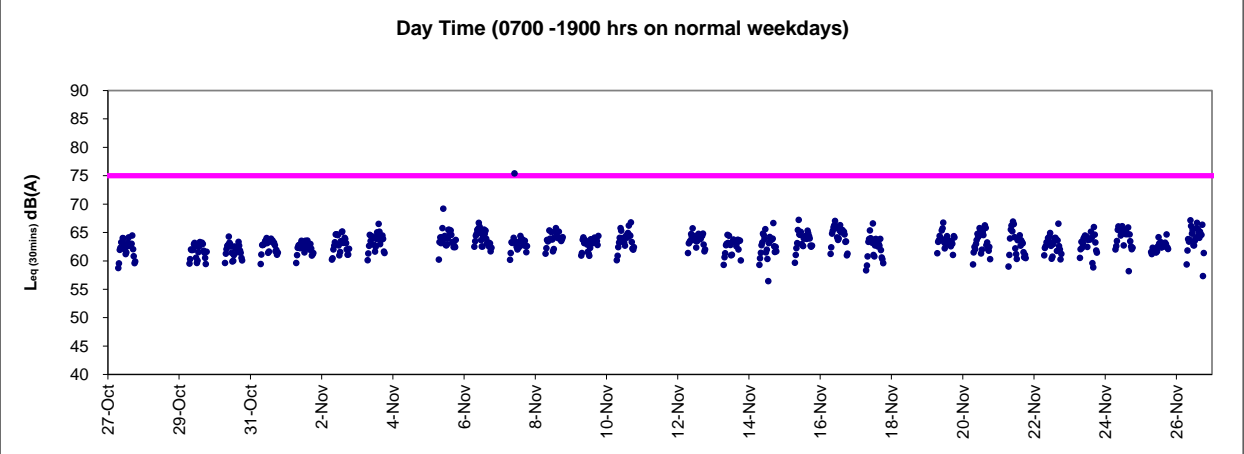

Graphic Presentation of Real Time Noise Monitoring Result (RTN2a- Hong Kong Electric Centre)