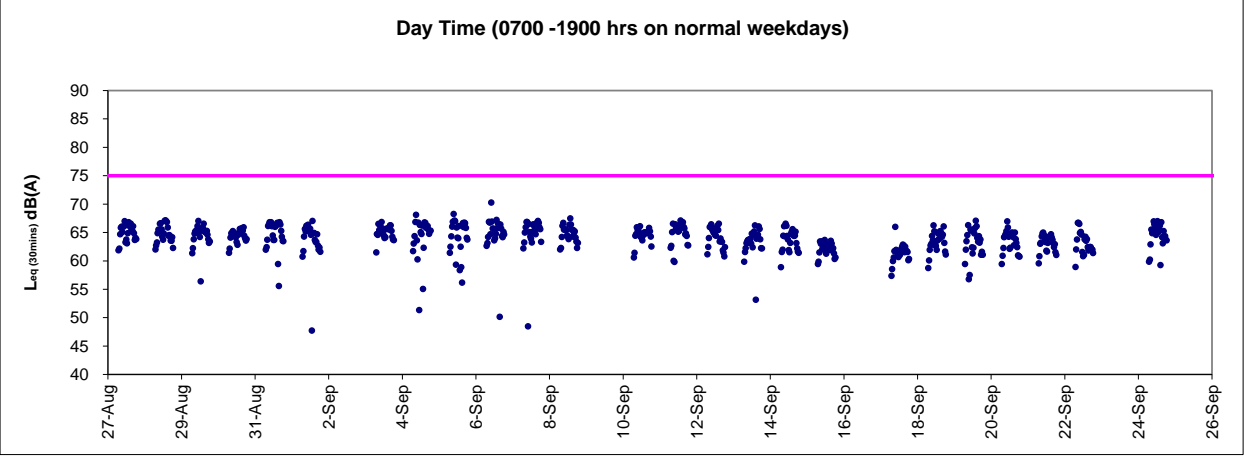

Graphic Presentation of Real Time Noise Monitoring Result (RTN1-Food and Environmental Hygiene Department Depot)

Graphic Presentation of Real Time Noise Monitoring Result (RTN1-Food and Environmental Hygiene Department Depot)

Graphic Presentation of Real Time Noise Monitoring Result (RTN1-Food and Environmental Hygiene Department Depot)

Graphic Presentation of Real Time Noise Monitoring Result (RTN2a- Hong Kong Electric Centre)