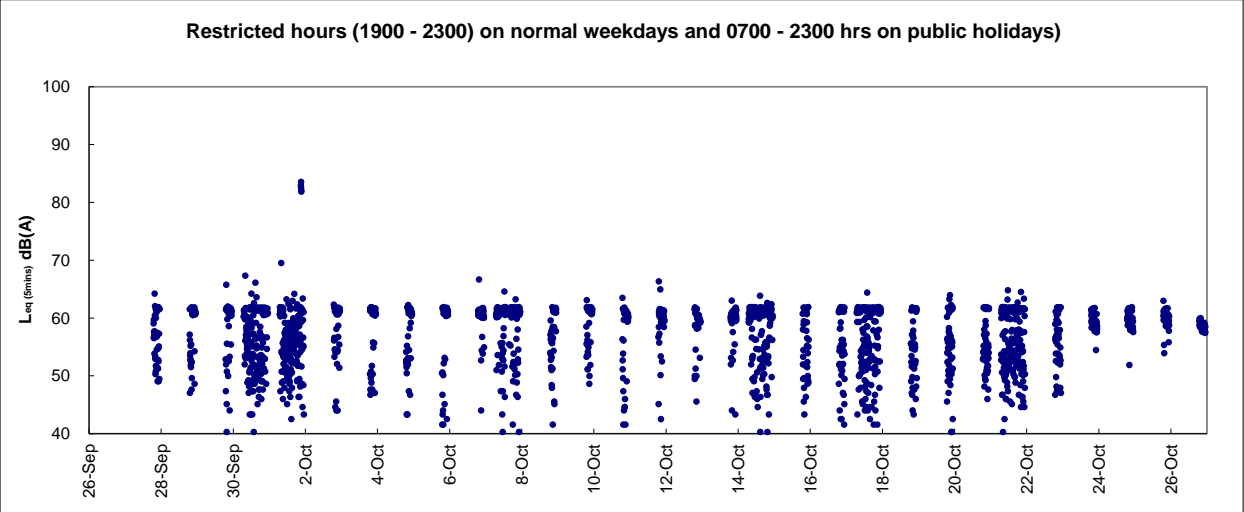

Graphic Presentation of Real Time Noise Monitoring Result (RTN2a- Hong Kong Electric Centre)