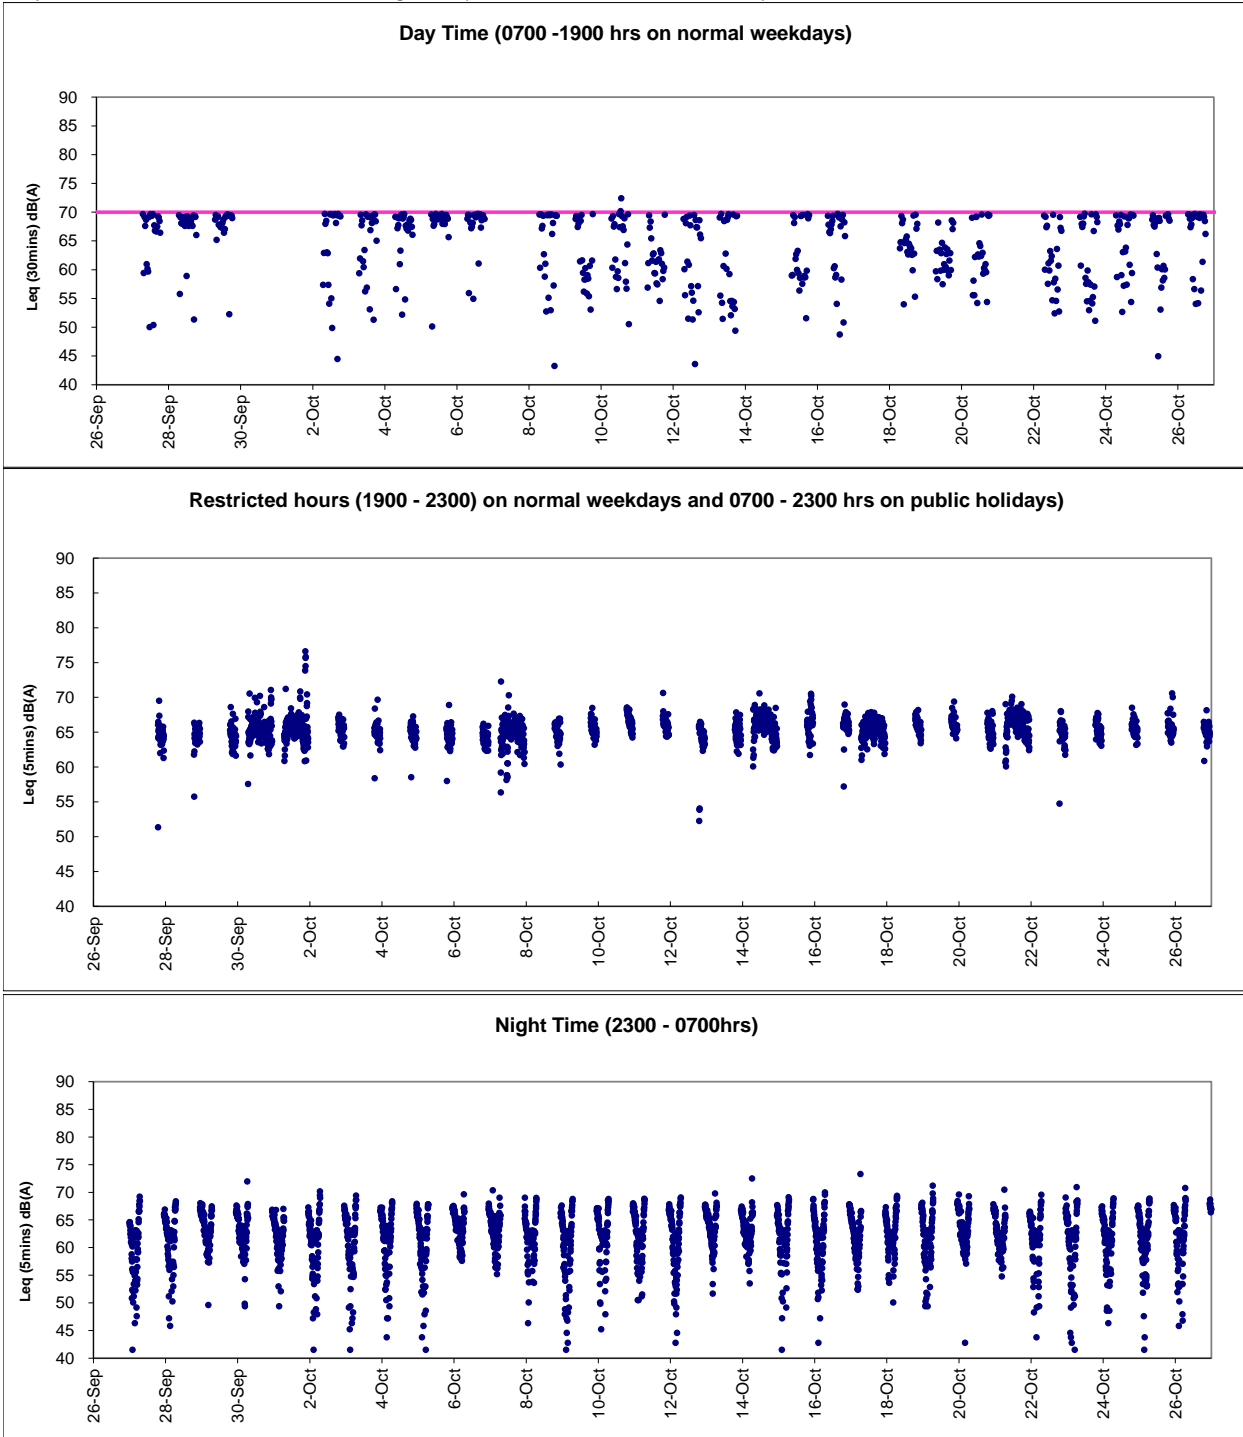

Graphic Presentation of Real Time Noise Monitoring Result (RTN1-Food and Environmental Hygiene Department Depot)

Graphic Presentation of Real Time Noise Monitoring Result (RTN1-Food and Environmental Hygiene Department Depot)

Graphic Presentation of Real Time Noise Monitoring Result (RTN1-Food and Environmental Hygiene Department Depot)

Graphic Presentation of Real Time Noise Monitoring Result (RTN2a- Hong Kong Electric Centre)

Graphic Presentation of Real Time Noise Monitoring Result (RTN2a- Hong Kong Electric Centre)

Graphic Presentation of Real Time Noise Monitoring Result (RTN2a- Hong Kong Electric Centre)

Graphic Presentation of Real Time Noise Monitoring Result (RTN3-Yu Lee Mo Fan Memorial School)

Graphic Presentation of Real Time Noise Monitoring Result (RTN3-Yu Lee Mo Fan Memorial School)

Graphic Presentation of Real Time Noise Monitoring Result (RTN3-Yu Lee Mo Fan Memorial School)

Graphic Presentation of Real Time Noise Monitoring Result (RTN4-Causeway Bay Community Centre)