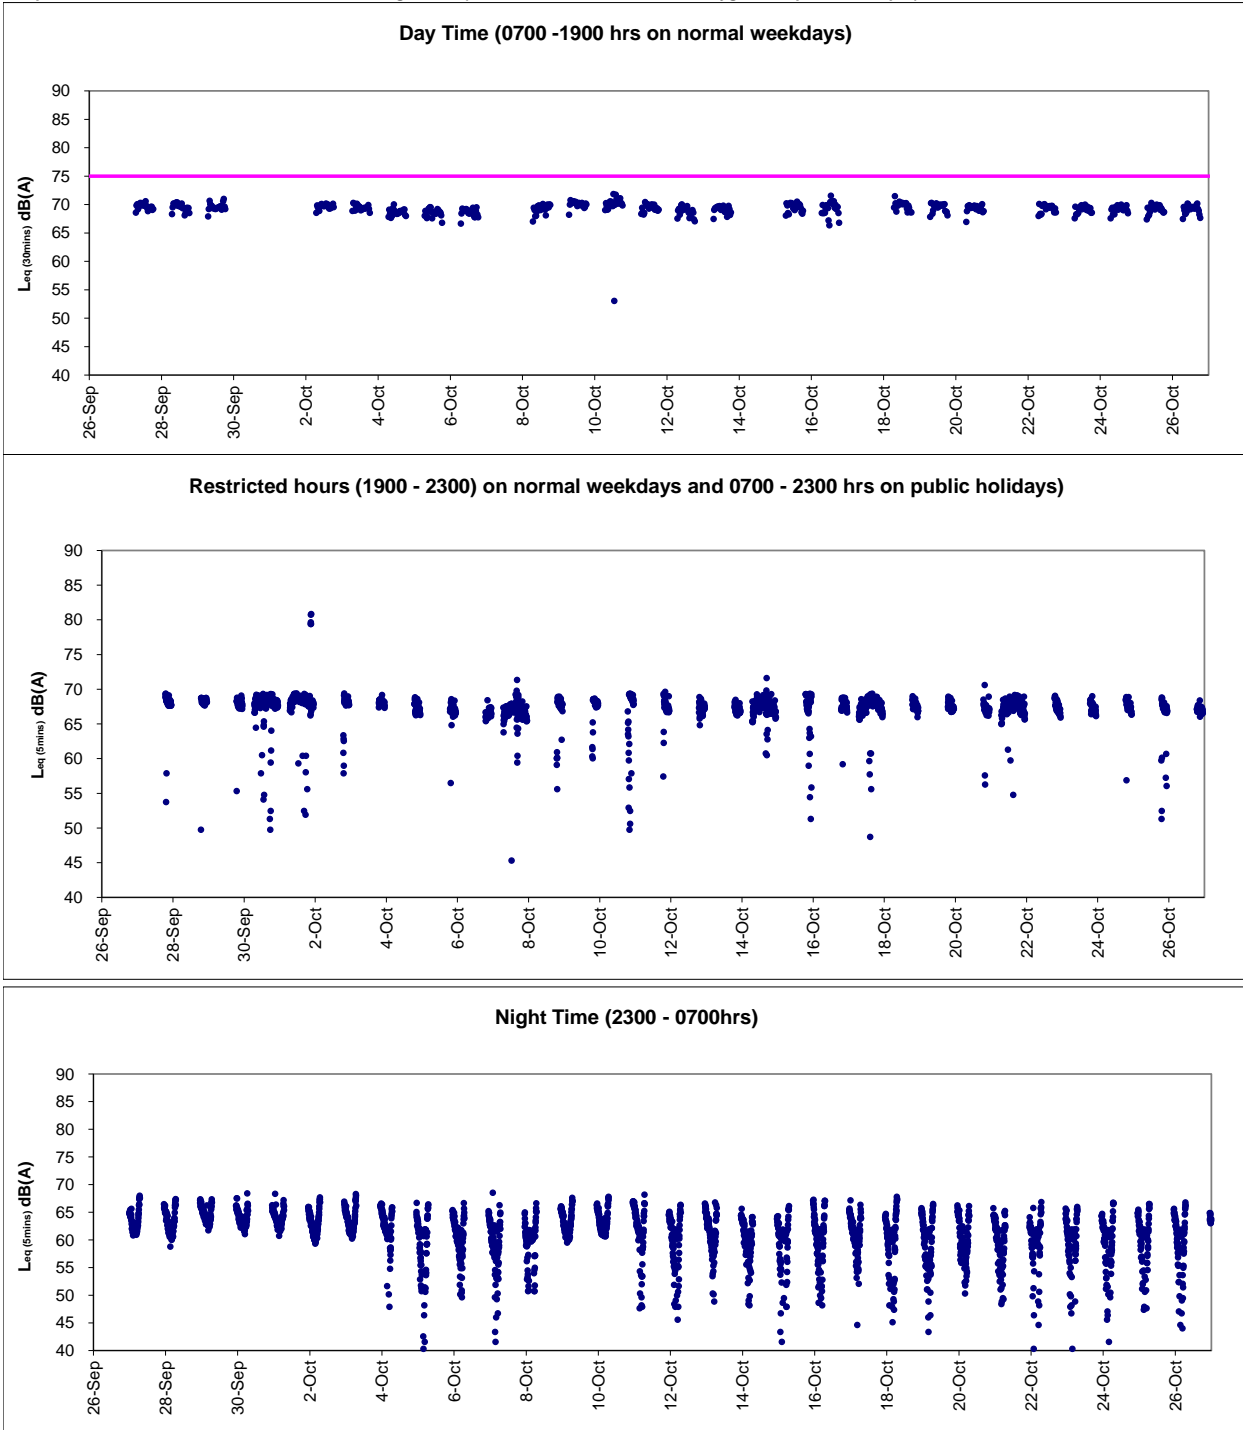

Graphic Presentation of Real Time Noise Monitoring Result (RTN1-Food and Environmental Hygiene Department Depot)

Graphic Presentation of Real Time Noise Monitoring Result (RTN1-Food and Environmental Hygiene Department Depot)

Graphic Presentation of Real Time Noise Monitoring Result (RTN1-Food and Environmental Hygiene Department Depot)

Graphic Presentation of Real Time Noise Monitoring Result (RTN2a- Hong Kong Electric Centre)

Graphic Presentation of Real Time Noise Monitoring Result (RTN2a- Hong Kong Electric Centre)

Graphic Presentation of Real Time Noise Monitoring Result (RTN2a- Hong Kong Electric Centre)

Graphic Presentation of Real Time Noise Monitoring Result (RTN3-Yu Lee Mo Fan Memorial School)