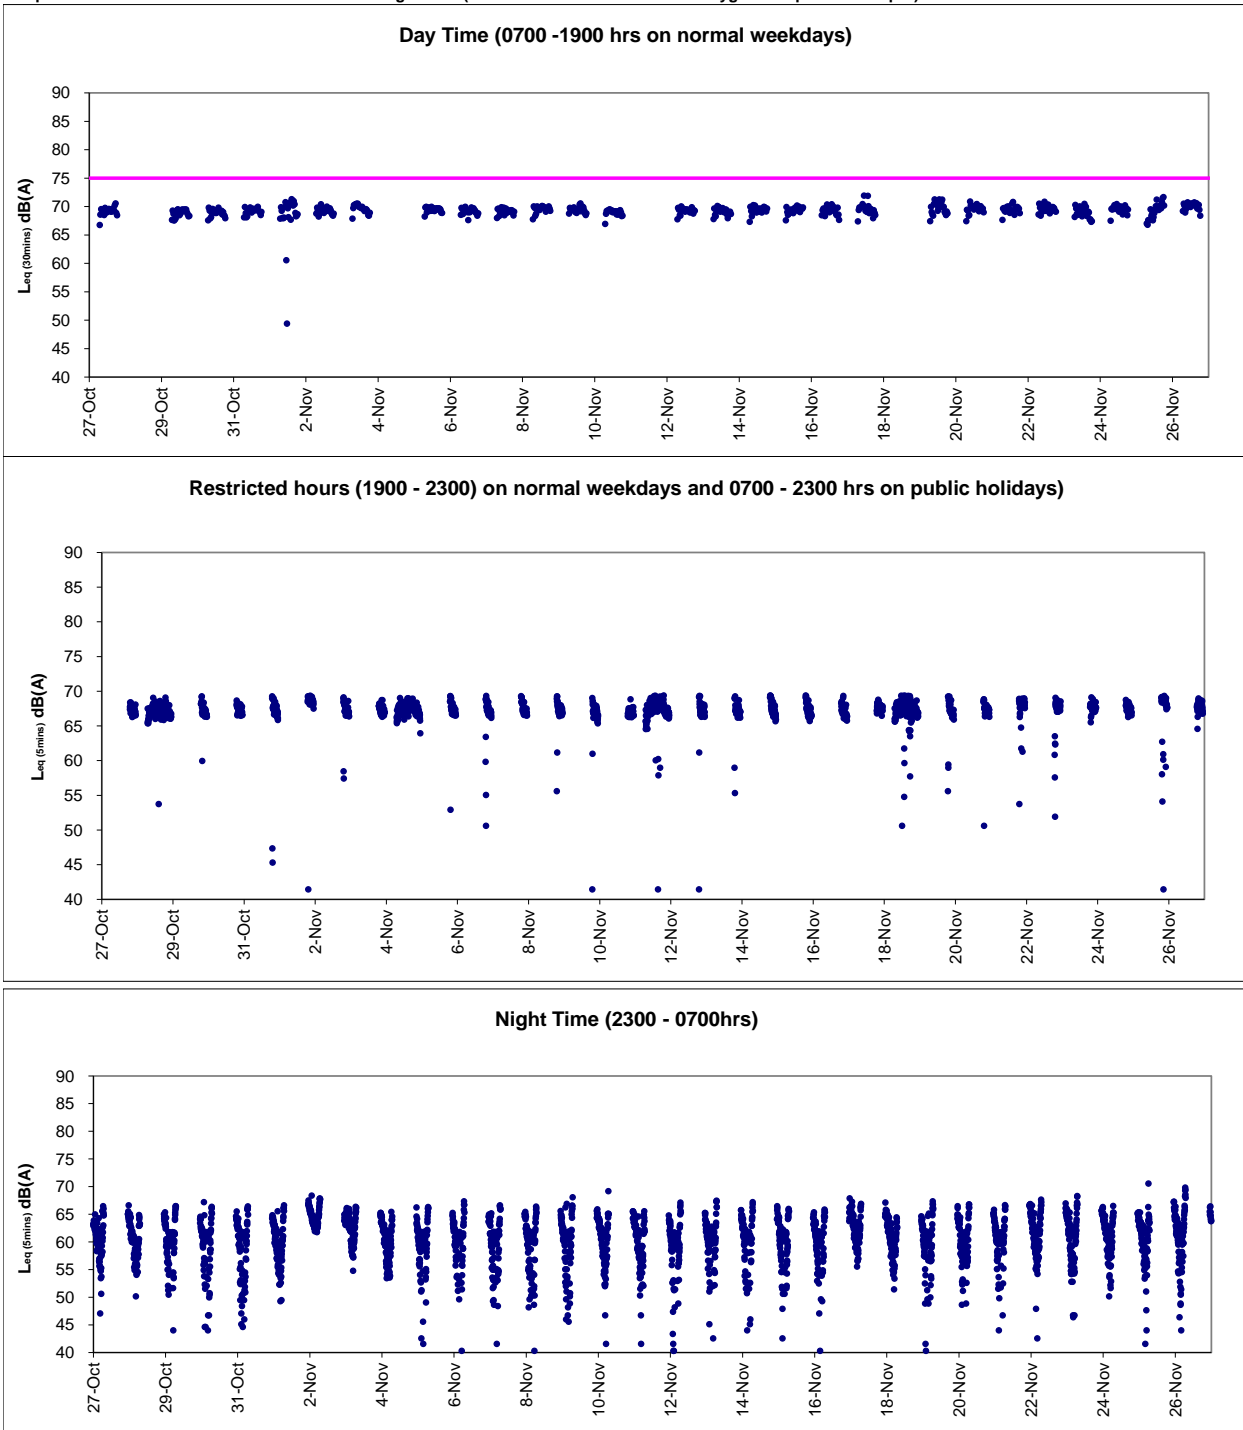

Graphic Presentation of Real Time Noise Monitoring Result (RTN1-Food and Environmental Hygiene Department Depot)

Graphic Presentation of Real Time Noise Monitoring Result (RTN1-Food and Environmental Hygiene Department Depot)

Graphic Presentation of Real Time Noise Monitoring Result (RTN1-Food and Environmental Hygiene Department Depot)

Graphic Presentation of Real Time Noise Monitoring Result (RTN2a- Hong Kong Electric Centre)

Graphic Presentation of Real Time Noise Monitoring Result (RTN2a- Hong Kong Electric Centre)

Graphic Presentation of Real Time Noise Monitoring Result (RTN2a- Hong Kong Electric Centre)

Graphic Presentation of Real Time Noise Monitoring Result (RTN3-Yu Lee Mo Fan Memorial School)